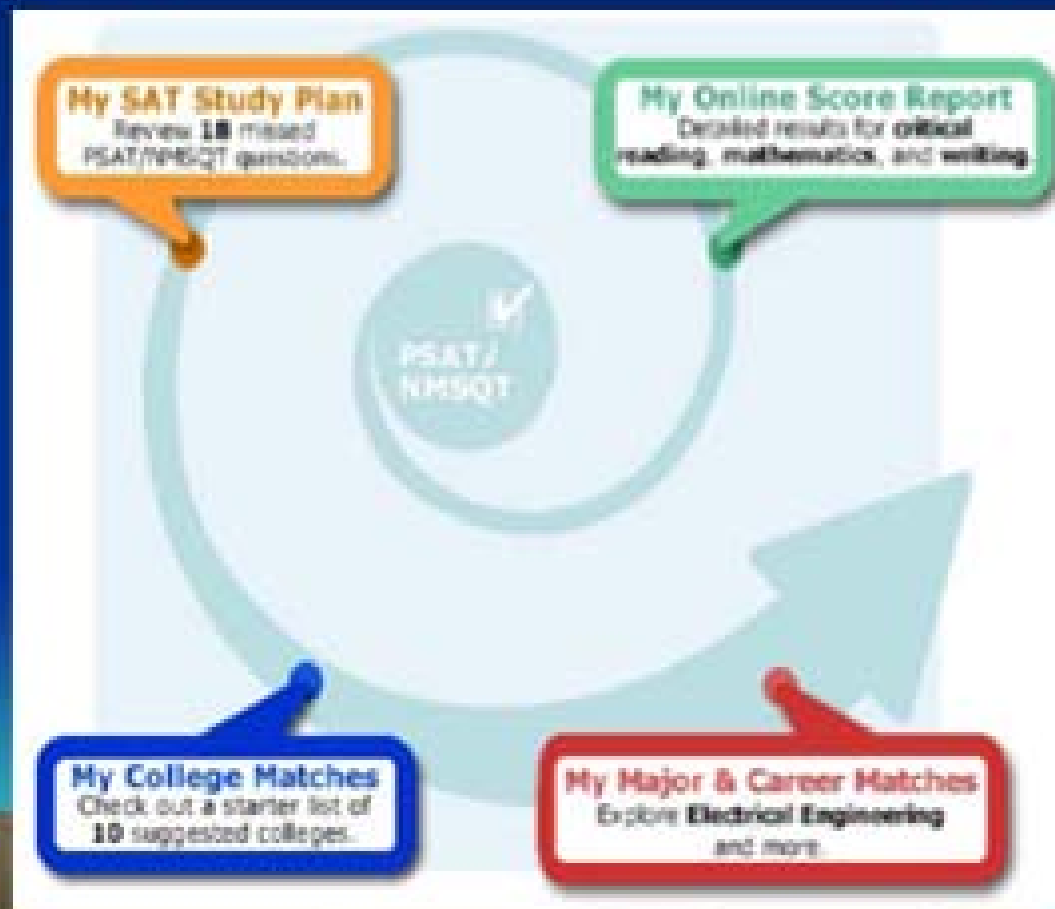

My College Quick Start

A free personalized career planning site based on your PSAT scores

<http://www.collegeboard.com/student/testing/psat/quickstart.html>

My College QuickStart™

If you took the PSAT, you have access to My College QuickStart™, a free personalized college and career planning kit based on your test results.